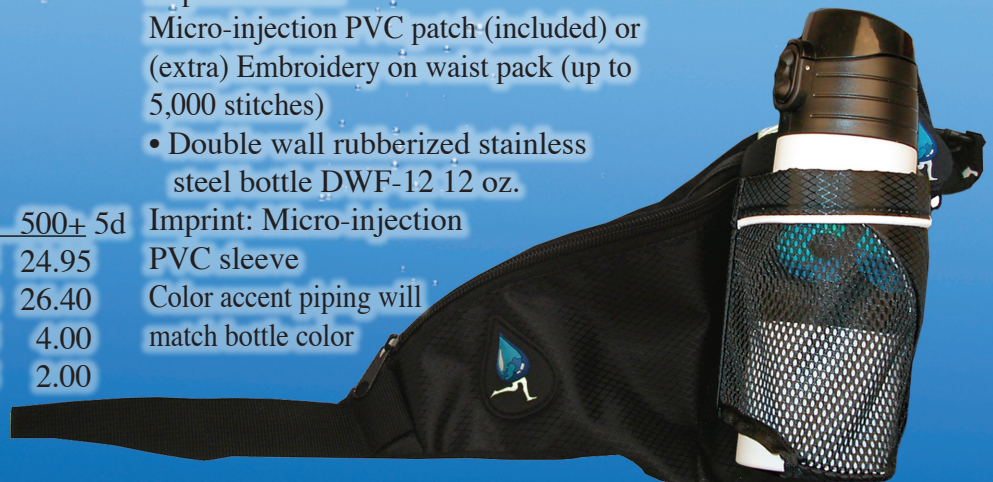

25	50	100	250	500+ 5d
Waisterz	31.95	30.35	28.85	27.25	24.95
Koolerz	33.60	31.95	30.35	28.60	26.40
Embroidery	5.00	4.75	4.50	4.25	4.00
Screened Liner	3.00	2.75	2.50	2.25	2.00